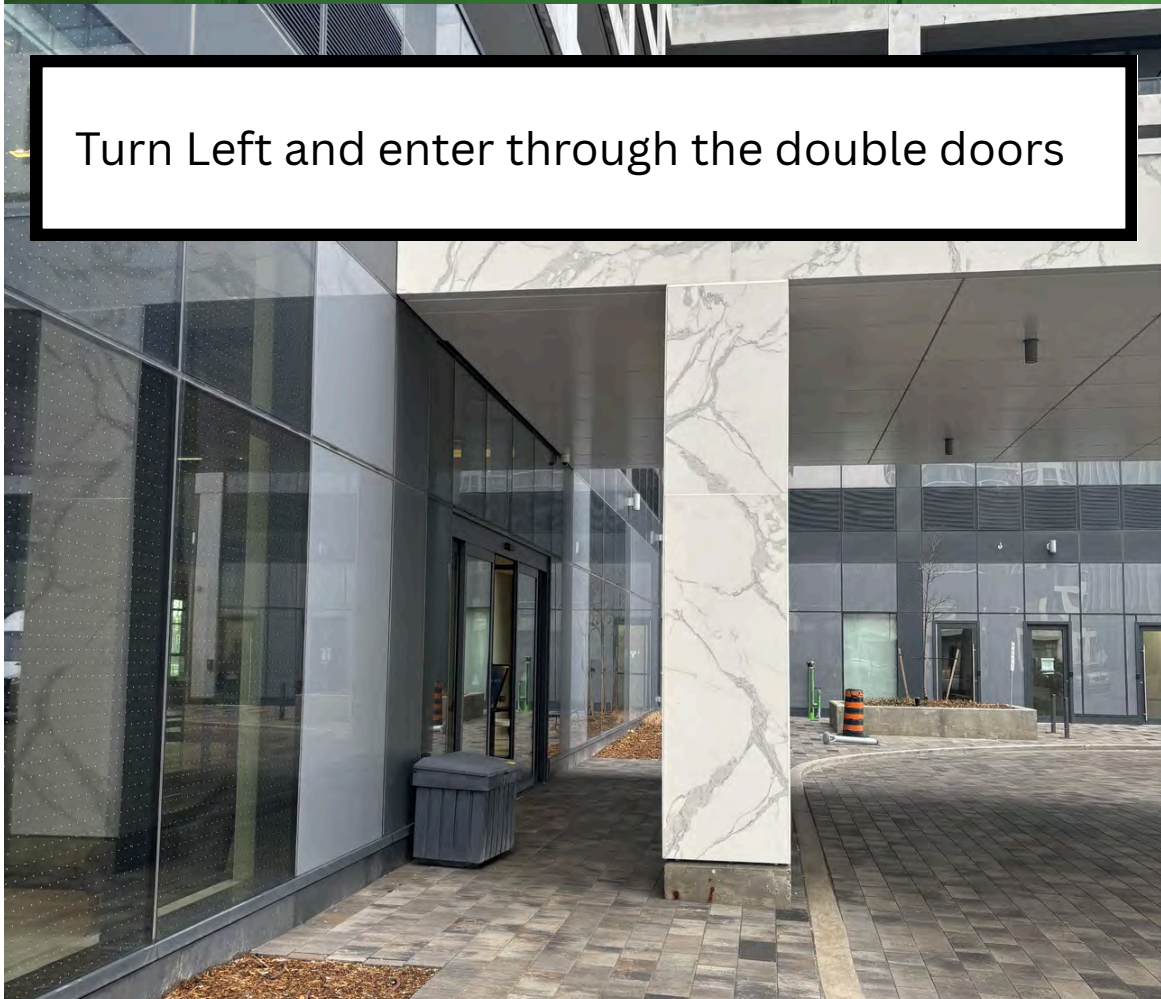

Cut through this spaces and turn left

Use this entrance

Go through these doors to use the Elevator or the stairs

The Elevator is on the Left and the stairs are straight ahead

Continue through the lobby to the doors facing *Jane St.*

Turn left outside of the doors!

Option 2: Use the stairs located in front of the parking spaces to the ground floor

Turn Left and enter through the double doors

Press the “Call Concierge” button and our friends at security will unlock the doors for you!