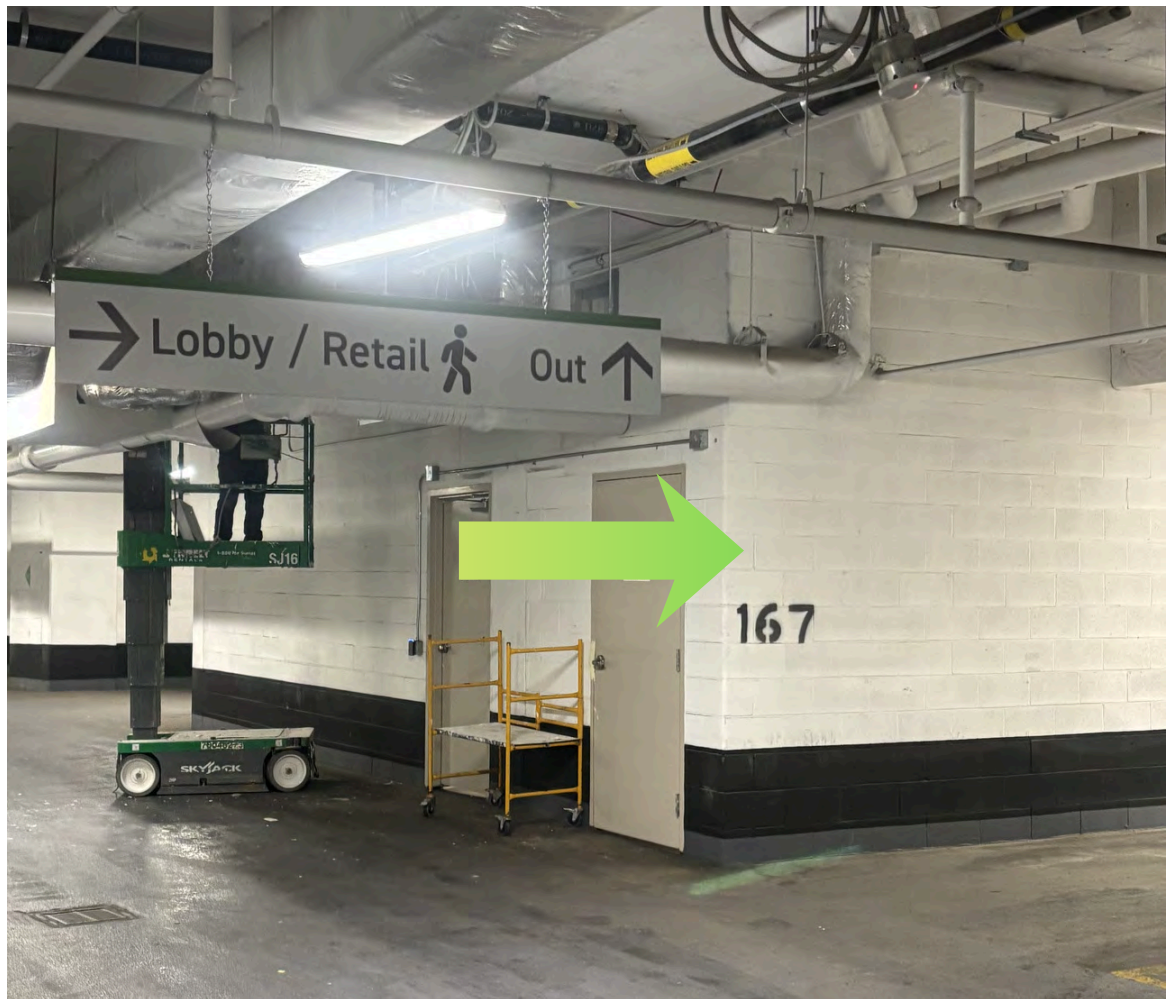

This is the entrance from
Fisherman's Way St.

This is the entrance from Korda Gate
(coming south on Jane St)

Please pull your car up slowly to the gate and it will automatically open

Go down the ramp and turn left

Make another left and head straight to the Nest
Dental Clinic Parking Spaces

Our spaces are numbered from 38 - 47 and have
Nest Dental Clinic Signs!

Option 1: Walk towards the lobby for the *Elevator*, or the stairs that will take you *directly into* the lobby

Cut through this spaces and turn left

Use this entrance

Go through these doors to use the Elevator or the stairs

The Elevator is on the Left and the stairs are straight ahead

Continue through the lobby to the doors facing *Jane St.*