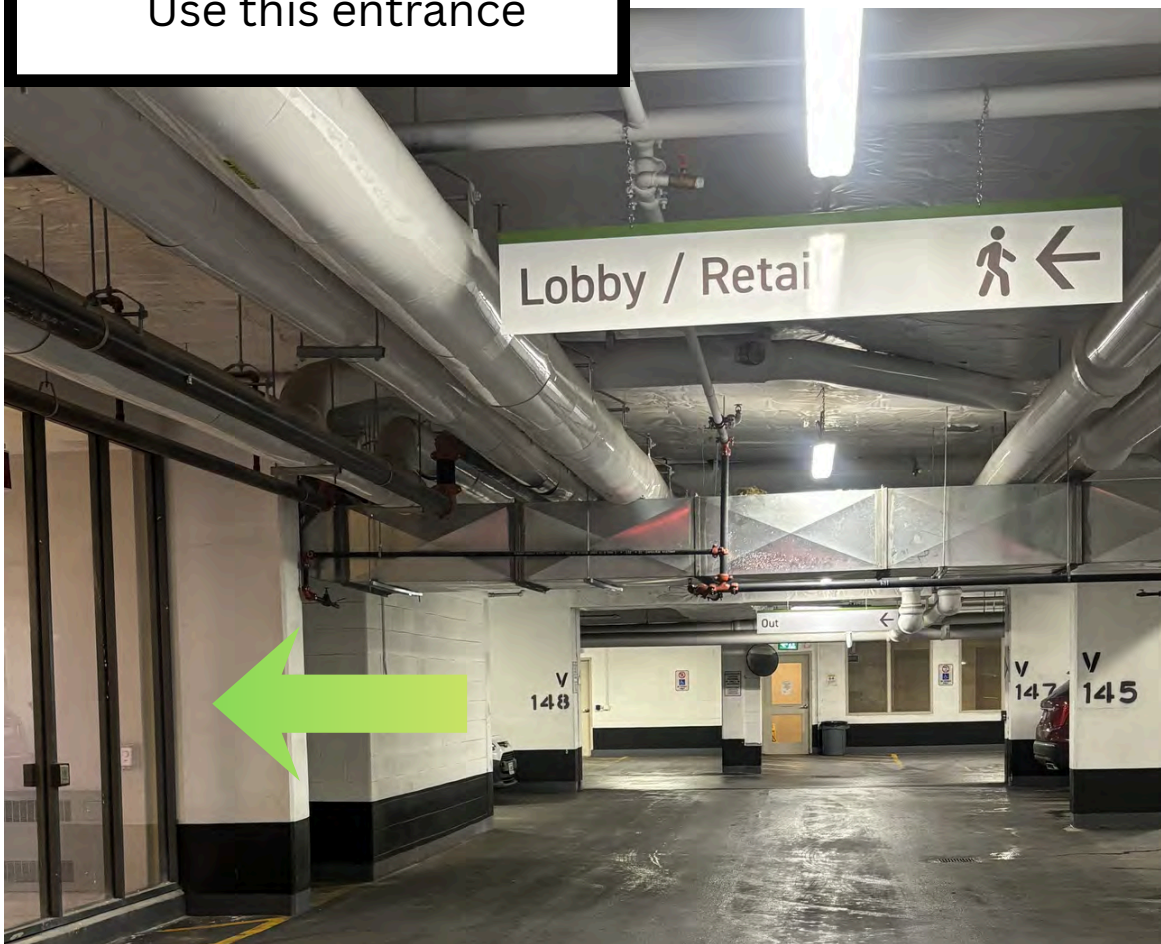

Make another left and head straight to the Nest
Dental Clinic Parking Spaces

Our spaces are numbered from 38 - 47 and have
Nest Dental Clinic Signs!

Option 1: Walk towards the lobby for the *Elevator*, or the stairs that will take you *directly into* the lobby

Cut through this spaces and turn left

Use this entrance

Go through these doors to use the Elevator or the stairs

The Elevator is on the Left and the stairs are straight ahead

Continue through the lobby to the doors facing *Jane St.*

Turn left outside of the doors!

Option 2: Use the stairs located in front of the parking spaces to the ground floor

Turn Left and enter through the double doors

Press the “Call Concierge” button and our friends at security will unlock the doors for you!

Continue through the lobby to the doors facing *Jane St.*

Turn left outside of the doors!