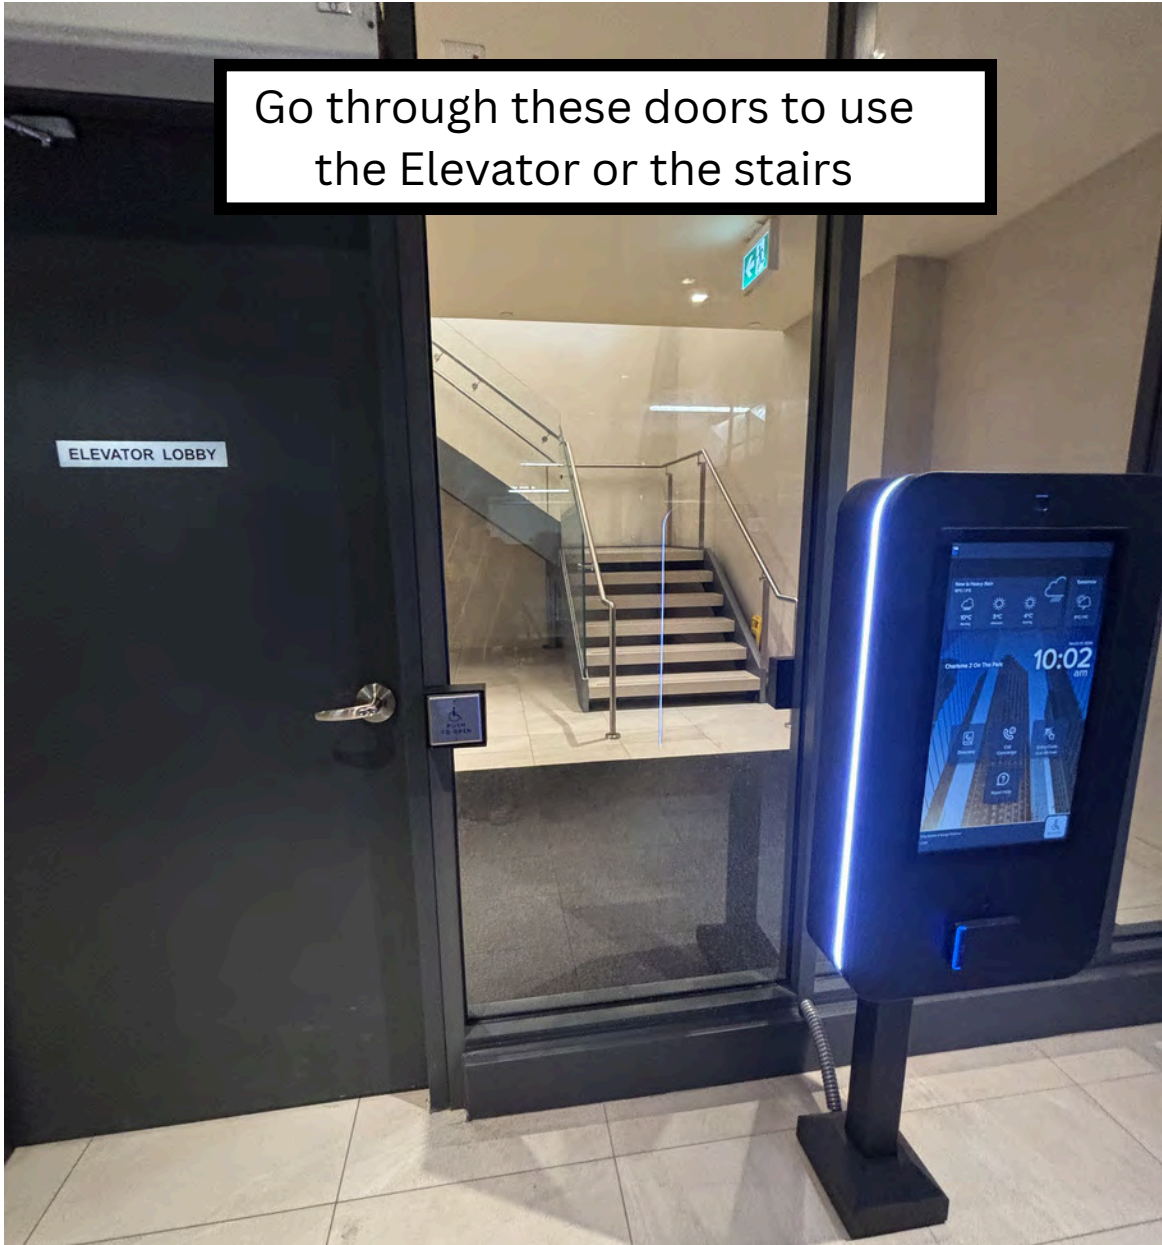

Make another left and head straight to the Nest
Dental Clinic Parking Spaces

Our spaces are numbered from 38 - 47 and have
Nest Dental Clinic Signs!

Option 1: Walk towards the lobby for the *Elevator*, or the stairs that will take you *directly into* the lobby

Cut through this spaces and turn left

Use this entrance

Go through these doors to use the Elevator or the stairs

The Elevator is on the Left and the stairs are straight ahead

Continue through the lobby to the doors facing *Jane St.*