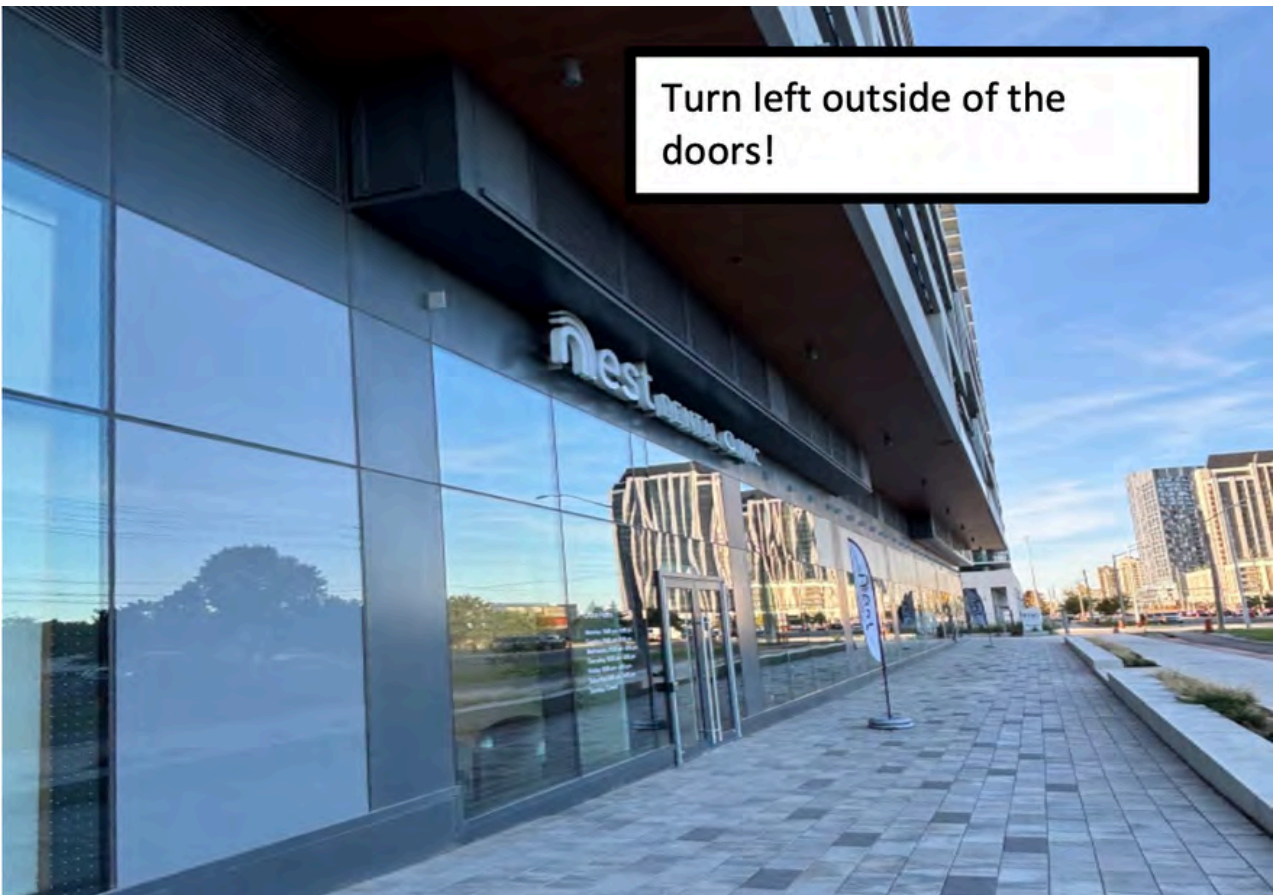

This is the entrance from
Fisherman's Way St.

This is the entrance from Korda Gate
(coming south on Jane St)

Please pull your car up slowly to the gate and it will automatically open

Go down the ramp and turn left

Cut through this spaces and turn left

Use this entrance

Go through these doors to use the Elevator or the stairs

The Elevator is on the Left and the stairs are straight ahead

Continue through the lobby to the doors facing *Jane St.*

Turn left outside of the doors!

Option 2: Use the stairs located in front of the parking spaces to the ground floor

Turn Left and enter through the double doors

Press the “Call Concierge” button and our friends at security will unlock the doors for you!