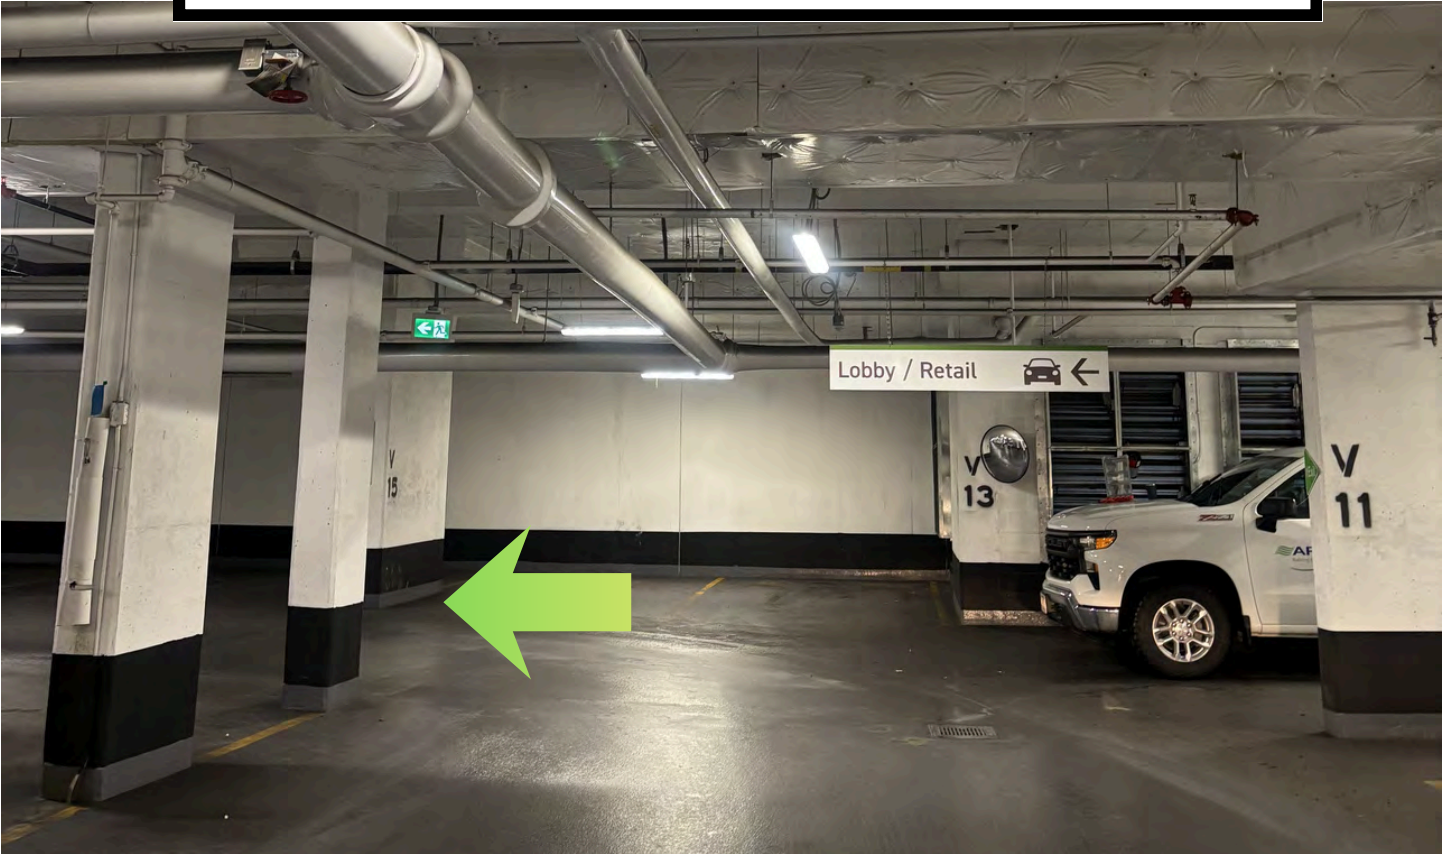

This is the entrance from
Fisherman's Way St.

This is the entrance from Korda Gate
(coming south on Jane St)

Please pull your car up slowly to the gate and it will automatically open

Go down the ramp and turn left

Make another left and head straight to the Nest
Dental Clinic Parking Spaces

Our spaces are numbered from 38 - 47 and have
Nest Dental Clinic Signs!

Option 1: Walk towards the lobby for the *Elevator*, or the stairs that will take you *directly into* the lobby

Cut through this spaces and turn left

Use this entrance

Go through these doors to use the Elevator or the stairs

The Elevator is on the Left and the stairs are straight ahead

Continue through the lobby to the doors facing *Jane St.*